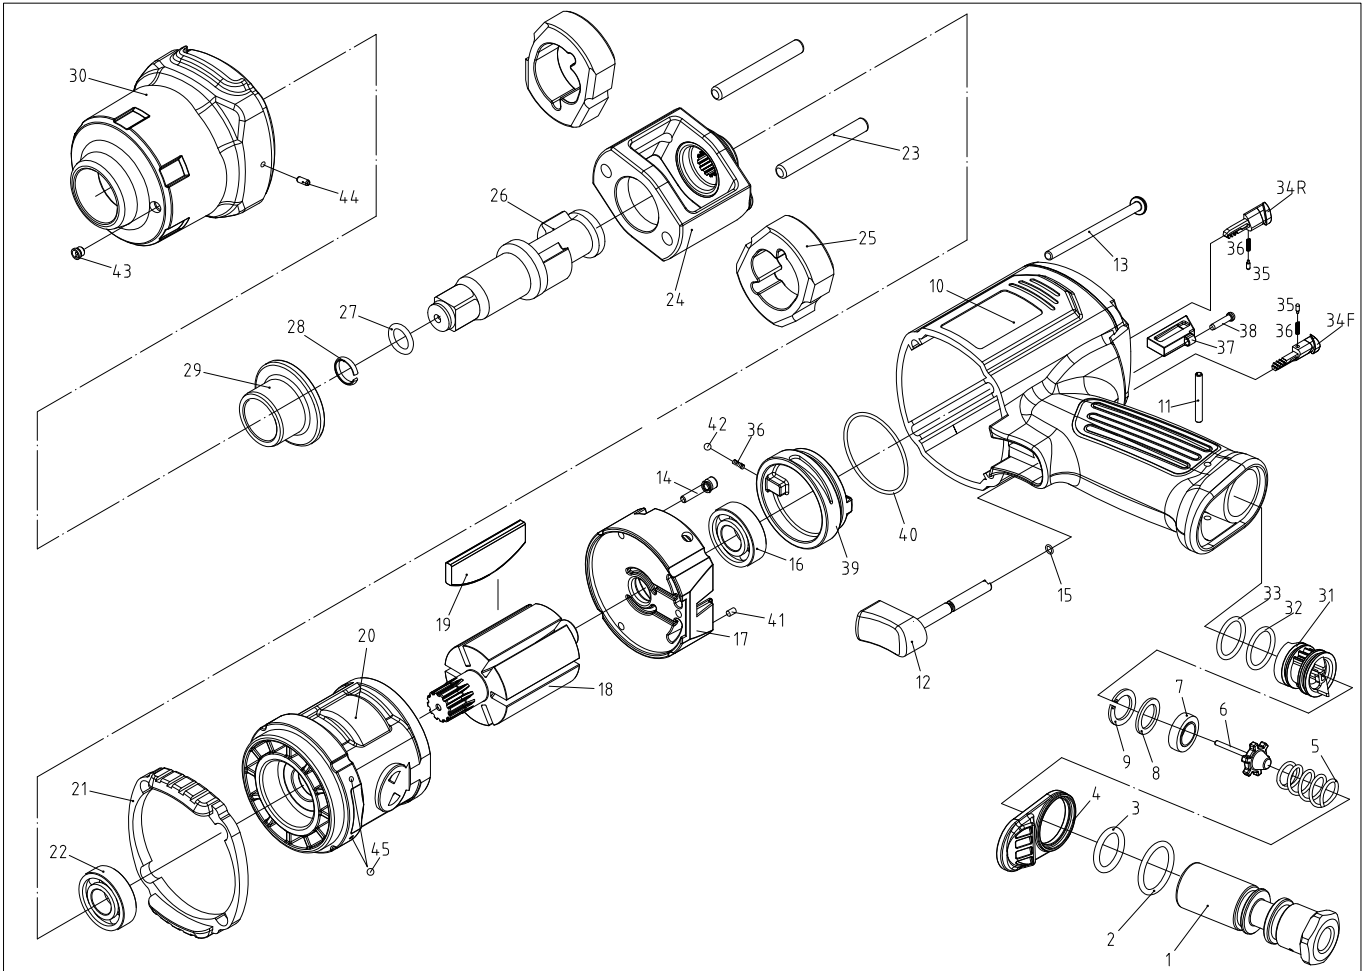

AT-6212 **GAV** HAVALI SOMUN SÖKME

Item No.	Part No.	Description	Q'ty	Item No.	Part No.	Description	Q'ty
1	638001M	Air Inlet	1	30	621230	Hammer Case	1
2	OR2002	O-Ring	1	31	621224	Reverse Valve	1
3	638004	O-Ring	1	32	OR17418	O-Ring	1
4	638005	Deflector	1	33	OR1802	O-Ring	1
5	638006	Spring	1	34F	621229F	Forward Button	1
6	328804C	Valve Stem	1	34R	621229R	Reverse Button	1
7	328835	Valve Seat	1	35	328814	Detent Pin	2
8	328825S	Washer	1	36	621238	Spring	3
9	638010	Retainer Ring	1	37	621228	Spacer	1
10	621210	Motor Housing w/bushing	1	38	633809-1	Screw	1
11	638011	Spring Pin	1	39	621240	Power Management Knob	1
12	621214	Trigger	1	40	OR3818	O-Ring	1
13	621213	Bolt	4	41	589040	Spring Pin	1
14	611214	Screw	3	42	SB0003-1	Steel Ball	1
15	OR2512	O-Ring	1	43	638047	Grease Fitting	1
16	B6001Z	Ball Bearing	1	44	SPP2508	Spring Pin	1
17	621217	End Plate	1	45	SB0003	Steel Ball	2
18	611218T	Rotor	1				
19	611219C	Blade	6				
20	621220	Cylinder	1				
21	621221	Gasket	1	**26	AP1812-30XL	Extended Anvil	
22	B6002	Ball Bearing	1				
23	611223	Hammer Pin	2				
24	611224	Hammer Frame	1				
25	611225	Hammer	2				
26	611226	Anvil	1				
27	OR7718	O-Ring	1				
28	328830-4	Socket Retainer	1				
29	611229	Bushing	1				